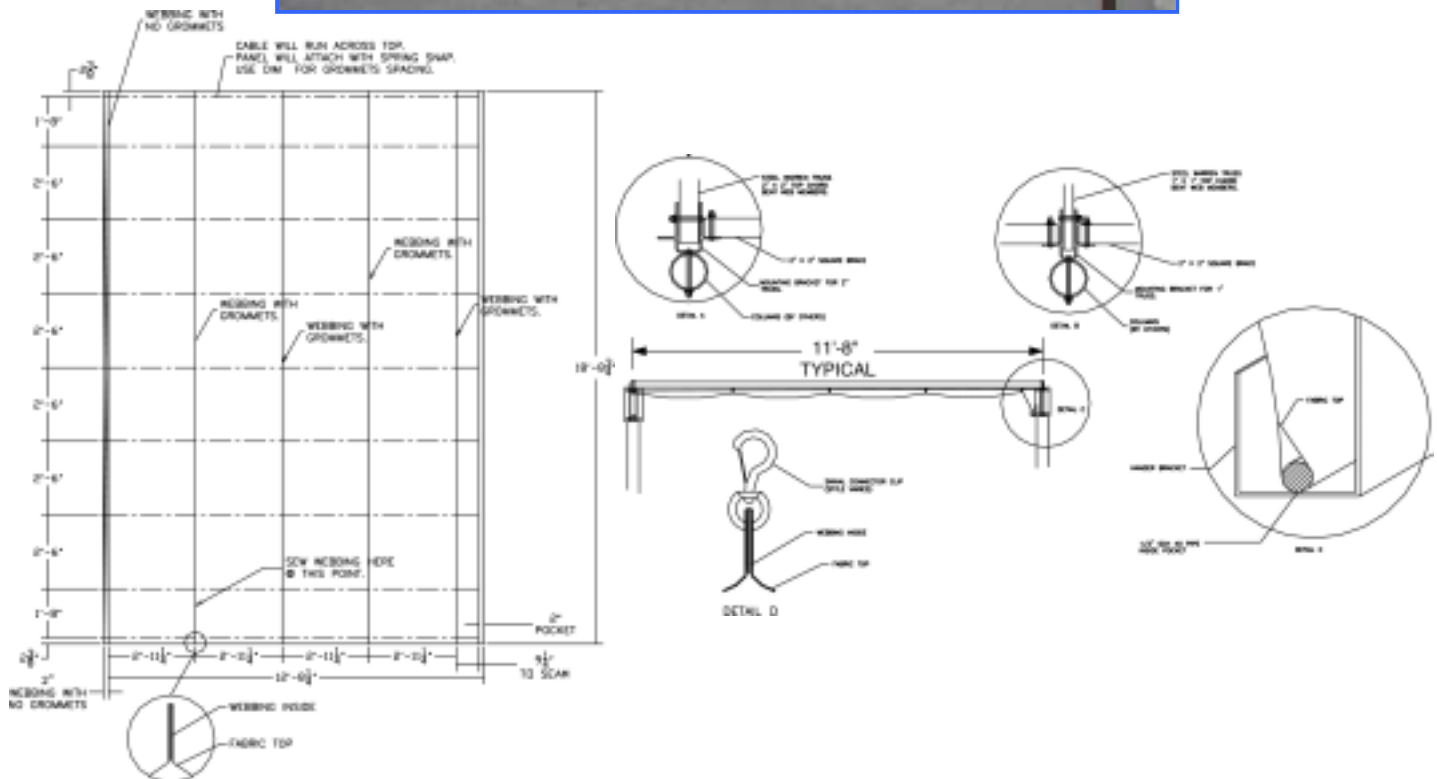

Retractable Shade System

SHADE SOLUTIONS

- Aluminum Trusses
- All Steel Components, Galvanized posts, mounting brackets & outserts
- Enduro Shade panels and Snap Hooks for sliding shade cloth along cable
- Shade Panels can be retracted and secured during snow or ice to avoid damage to the system

Note:
 Permit Fees, Engineered Drawings required in gaining permits and taxes are not included.

Call for quotation (800) 23107275 or (713)796-2322 www.hendee.com